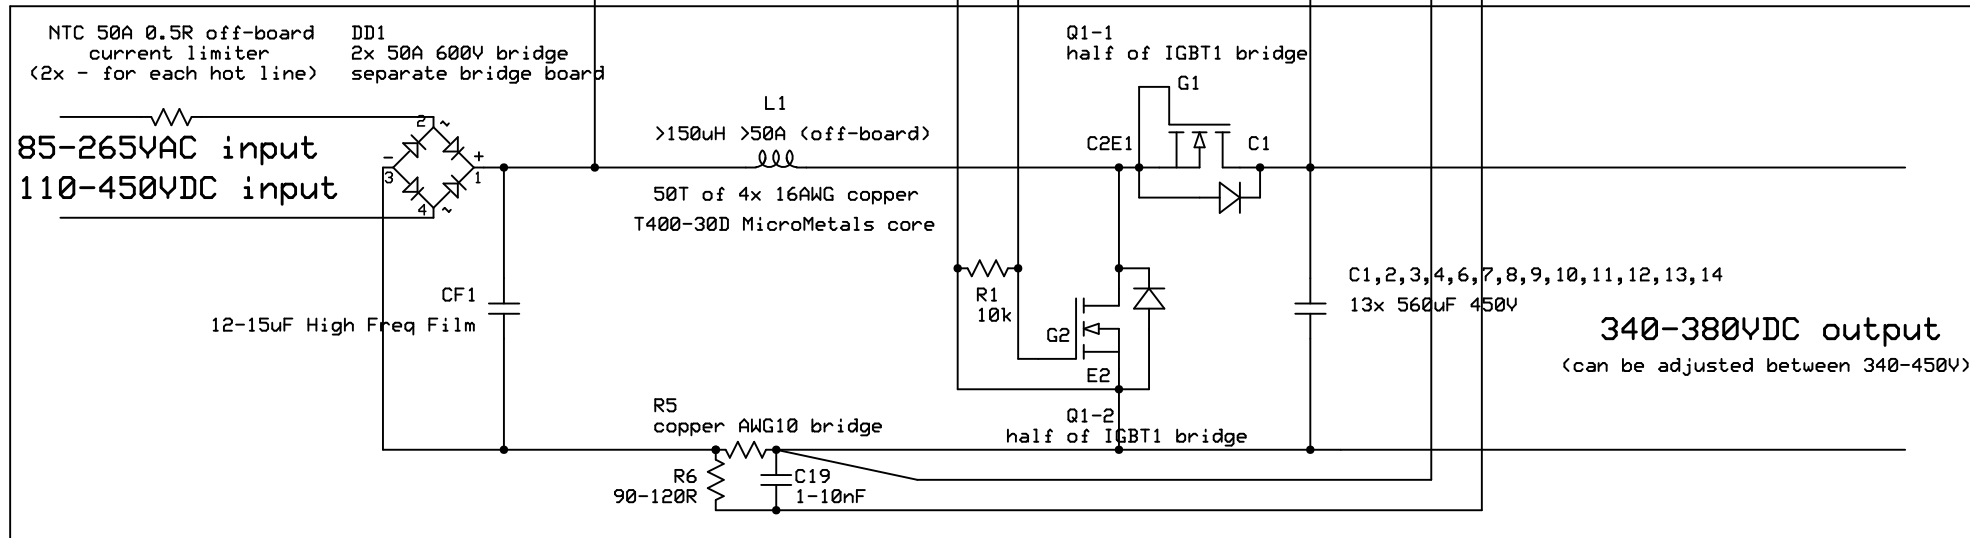

Buck Output Stage

PFC Stage

Electric Motor Werks, Inc.

EMW SmartCharge-12000 - PFC Power Board

Valery Miftakhov	V12 10/13/2013	Page 1 of 1
------------------	-------------------	-------------