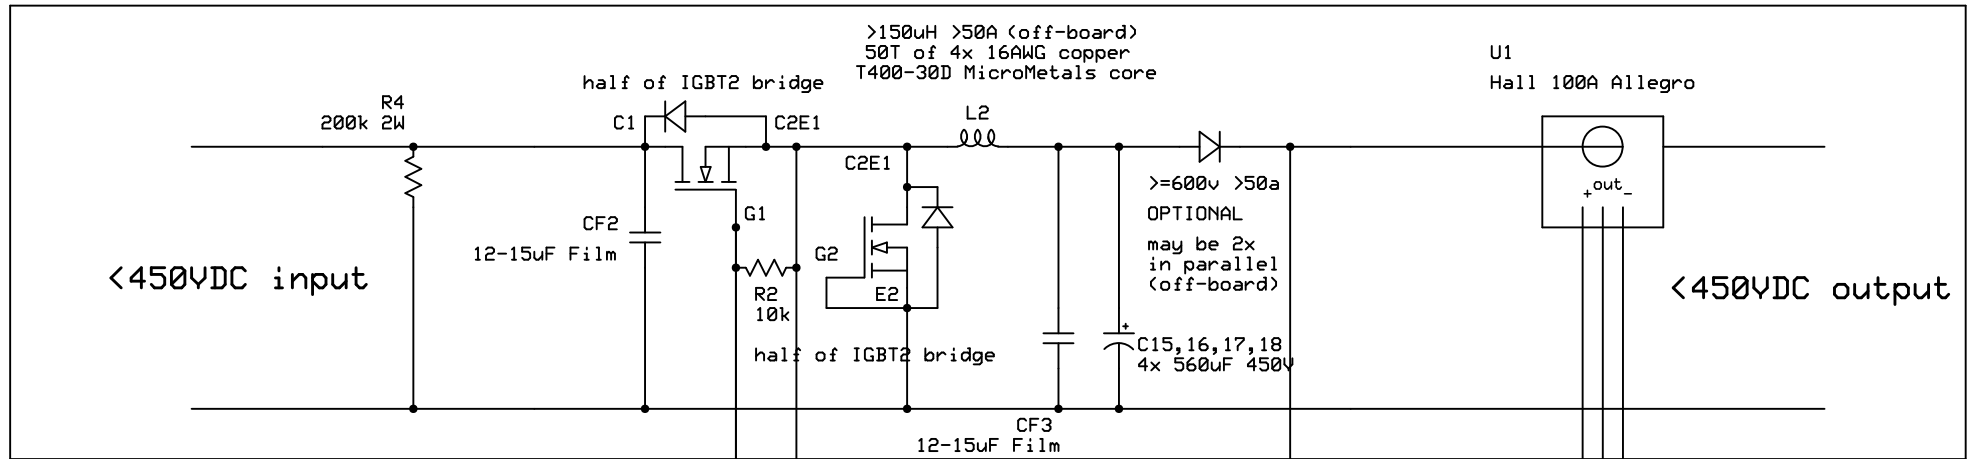

Buck Output Stage

PFC Stage

Electric Motor Werks, Inc.

EMW SmartCharge-12000 - PFC Power Board

Valery Miftakhov	V12 10/13/2013	Page 1 of 1
------------------	-------------------	-------------